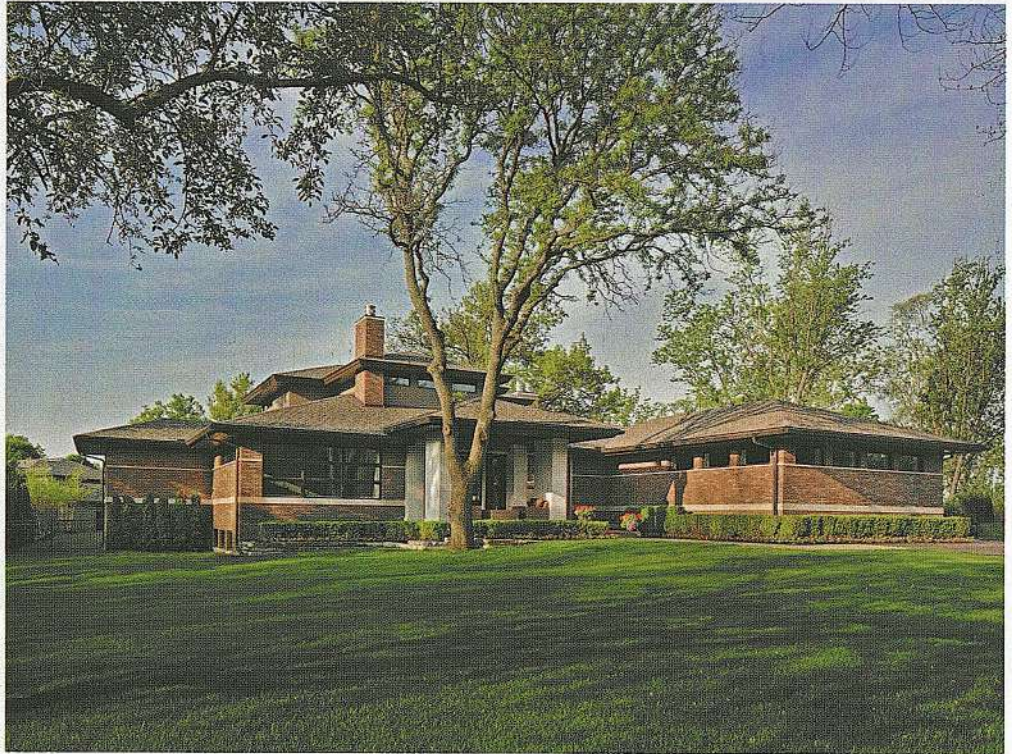

## 2017 DESIGN AWARDS

OUR 13TH ANNUAL COMPETITION  
NAMES THE BEST OF THE BEST

**Glenda Meads Architects 1ST**

This story-and-a-half house was designed for open-plan entertaining. All primary functions are on the main level, including the master bedroom suite and office; additional bedrooms are on the upper level. The style is in the Prairie School tradition, with low-slung masses stepping back from the main entry, low-pitch roofs, and deep overhangs. The interior flows from a central entry hall that extends from the front all the way to the back and out to a rear terrace. Rich wood accents all the architectural elements, while the main level is furnished with deep but shiny metal tones.