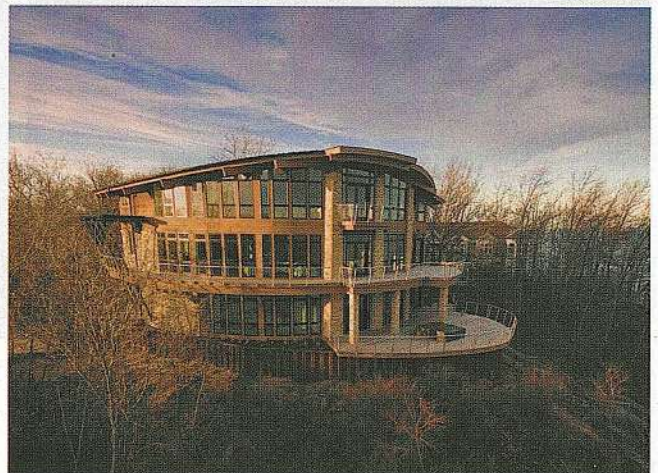

Allegretti Architects 3RD